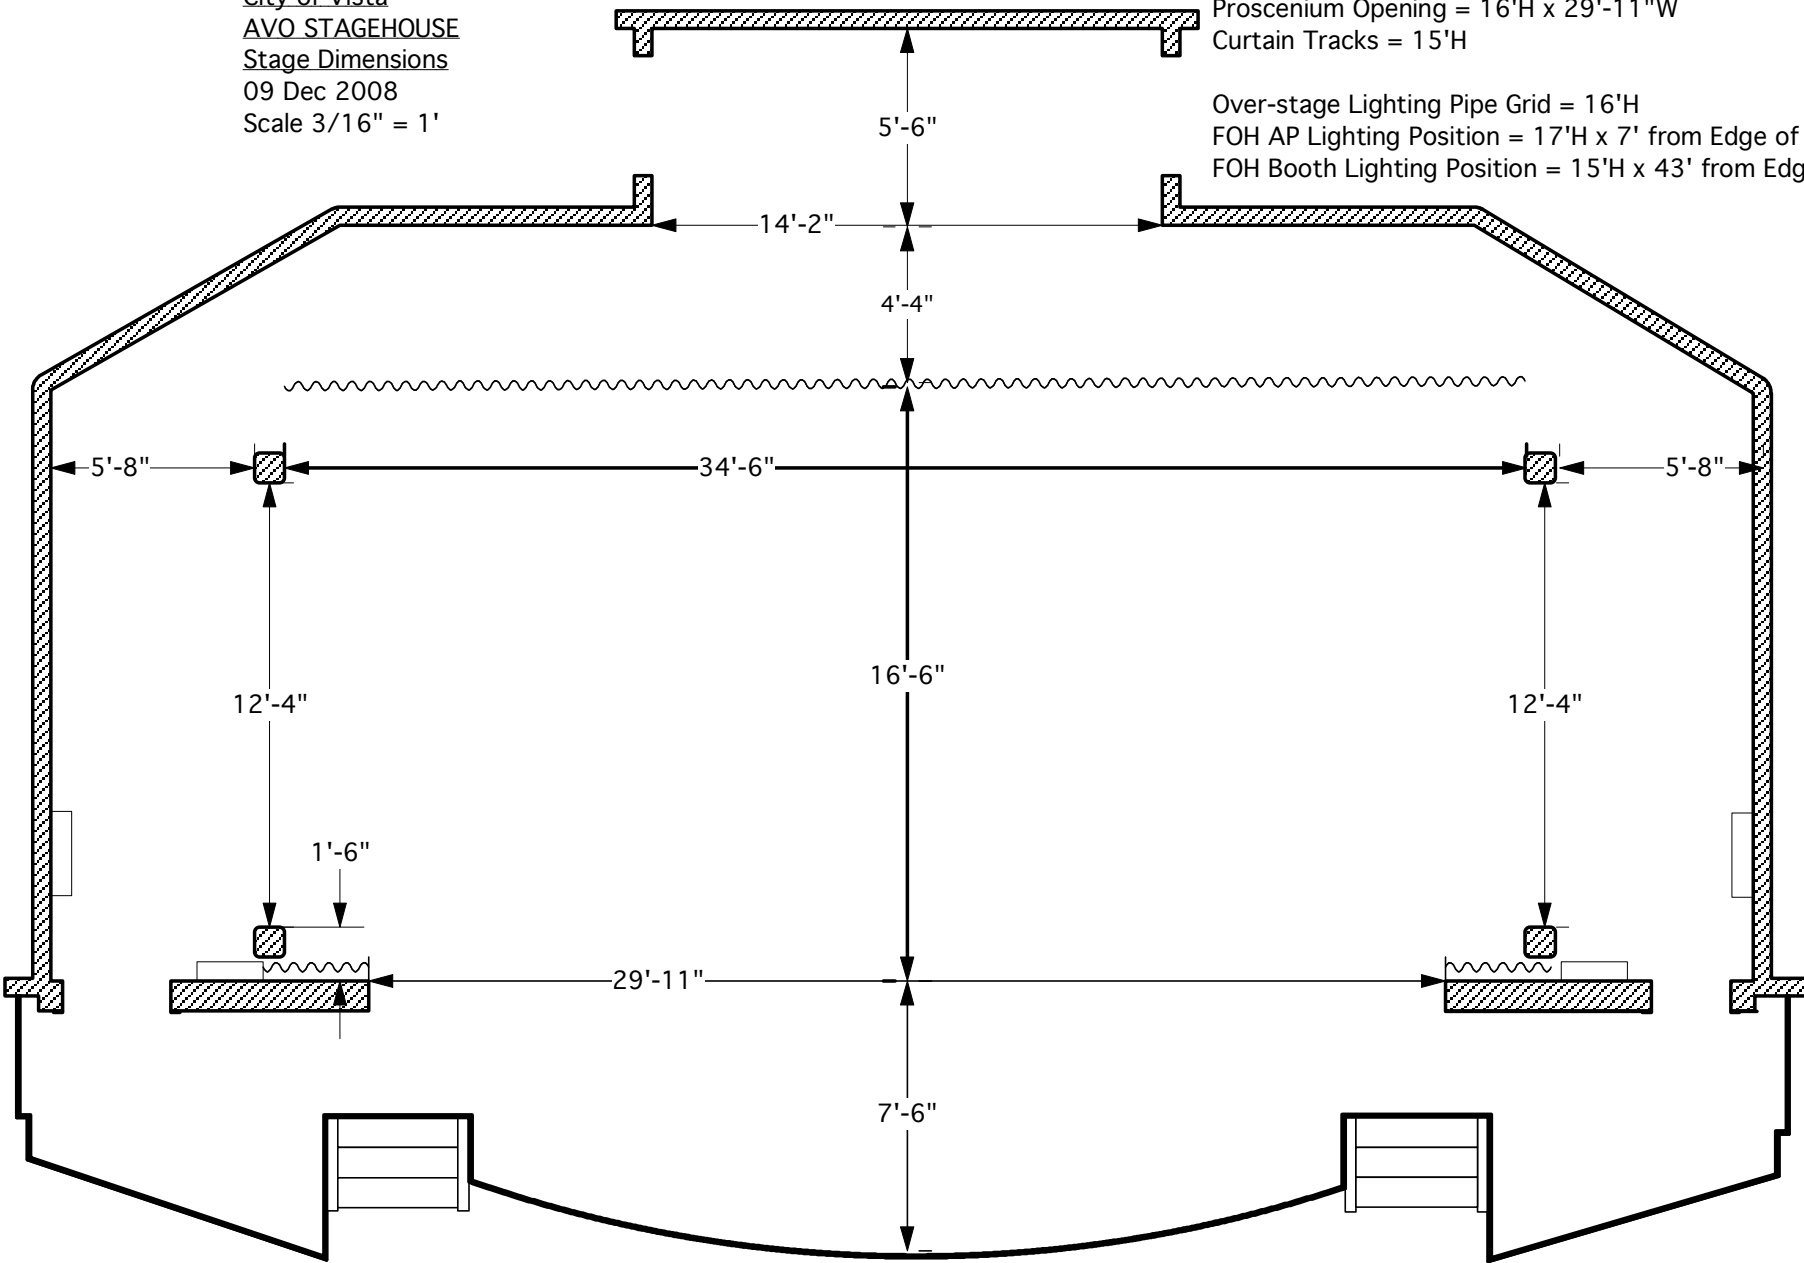

City of Vista
AVO STAGEHOUSE
Stage Dimensions
09 Dec 2008
Scale 3/16" = 1'

Notes:

Proscenium Opening = 16'H x 29'-11"W
Curtain Tracks = 15'H

Over-stage Lighting Pipe Grid = 16'H
FOH AP Lighting Position = 17'H x 7' from Edge of Stage
FOH Booth Lighting Position = 15'H x 43' from Edge of Stage